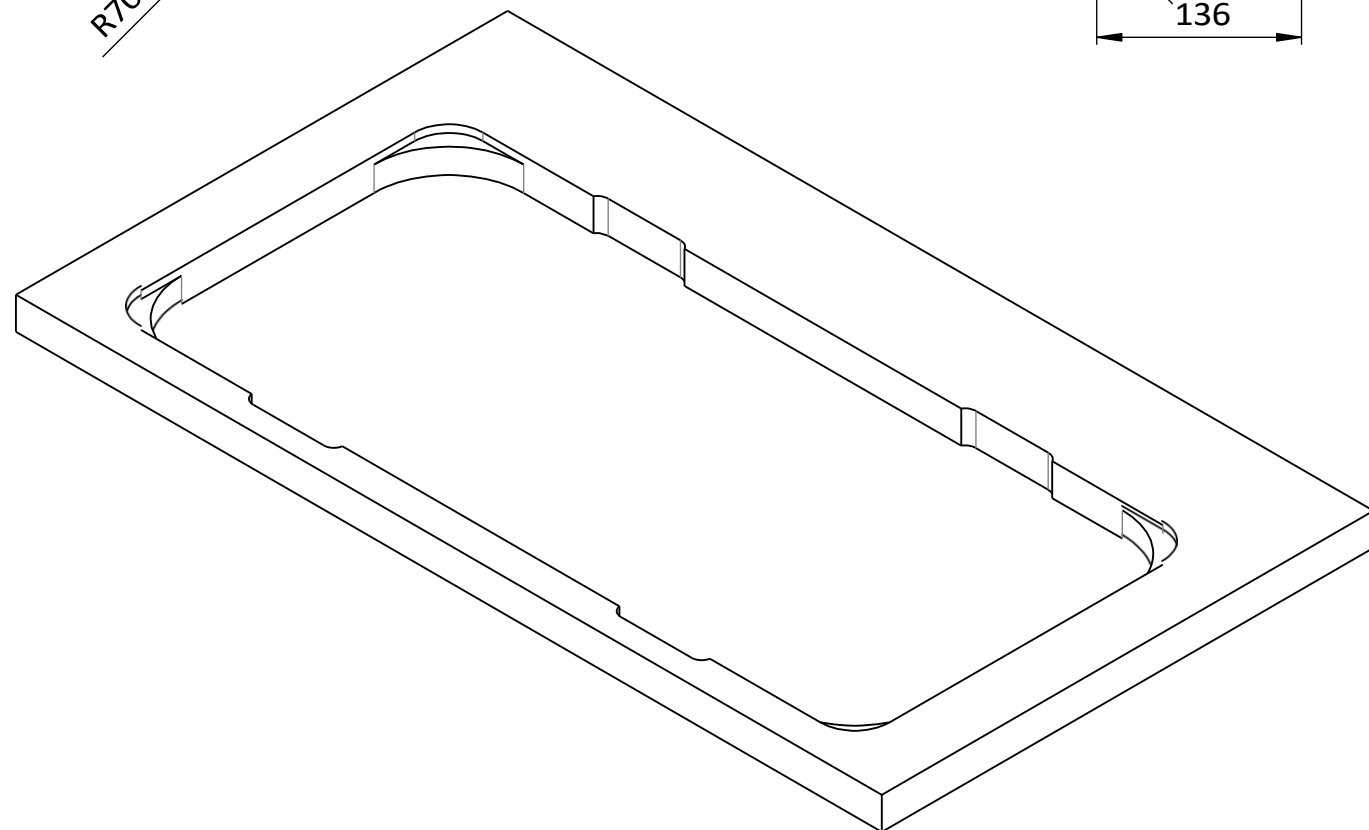

The content of the document is purely indicative. We reserve the right to make technical changes to the product at any time and without prior notice.

This document is purely indicative. We reserve the right to modify the product, at any moment and without notice of any technical changes.

  www.cansrl.com	Material:	Date-Date: 16/06/2020	Weight Kg: 5.75	
	Treatment:	Dimensions in mm.		
	Finish:	Dimensions in mm.		
Description: COMBINED TOP - FL1401-P		Article number:		
Description: COMBINED COOKTOP FL1401-P		Article:		FL1401-P

All rights are strictly reserved. Any form of use and/or reproduction without authorisation from CAN S.r.l. is prohibited. All rights are strictly reserved. Any form off reproduction or issue is forbidden without permission of CAN S.r.l.