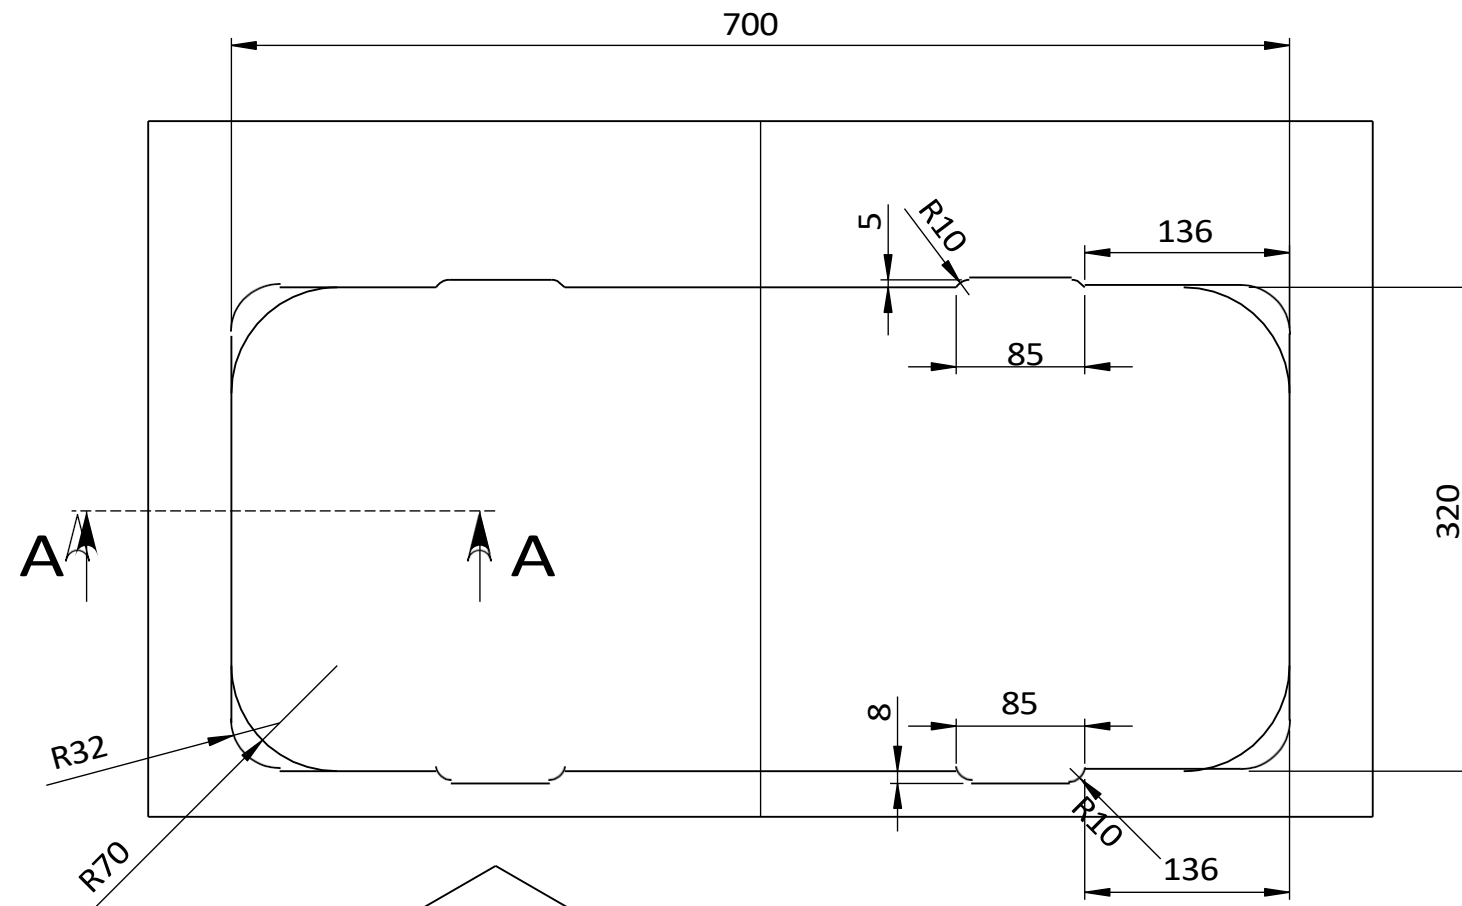

The content of the document is purely indicative. We reserve the right to make technical changes to the product at any time and without prior notice.

This document is purely indicative. We reserve the right to modify the product, at any moment and without notice of any technical changes.

  www.cansrl.com	Material:	Date-Date: 16/06/2020	Weight Kg: 5.75	
	Treatment:	Dimensions in mm.		
	Finish:	Dimensions in mm.		
Description: COMBINED TOP - FL1401-P		Article number:		
Description: COMBINED COOKTOP FL1401-P		Article:		FL1401-P

All rights are strictly reserved. Any form of use and/or reproduction without authorisation from CAN S.r.l. is prohibited. All rights are strictly reserved. Any form off reproduction or issue is forbidden without permission of CAN S.r.l.