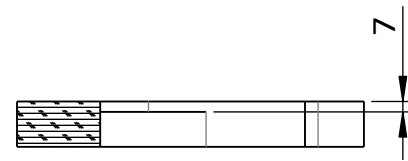

SECTION A-A