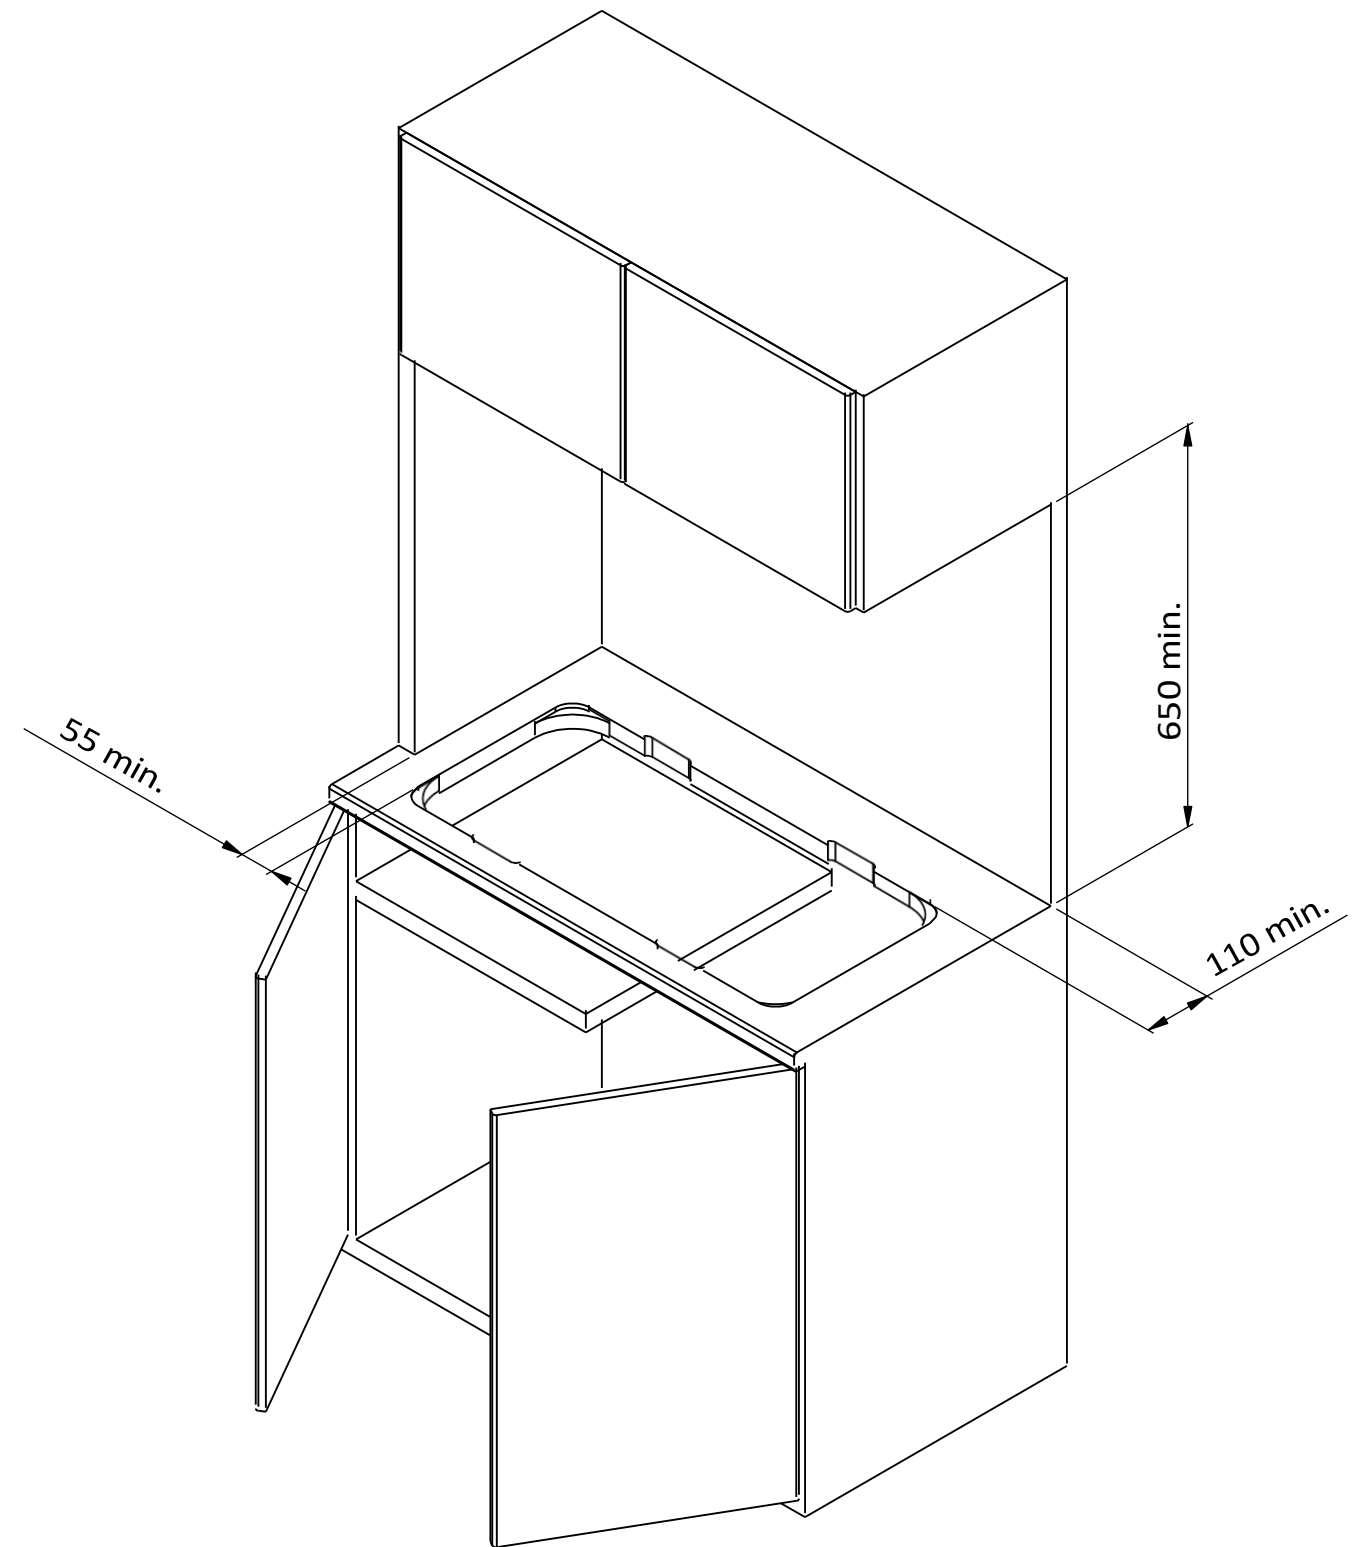

The content of the document is purely indicative. We reserve the right to make technical changes to the product at any time and without prior notice.

This document is purely indicative. We reserve the right to modify the product, at any moment and without notice of any technical changes.

  www.cansrl.com	Material:	Date-Date: 16/06/2020	Weight Kg: 5.75	
	Treatment:	Dimensions in mm.		
	Finish:	Dimensions in mm.		
Description: COMBINED TOP - FL1401-P		Article number:		
Description: COMBINED COOKTOP FL1401-P		Article:		FL1401-P

All rights are strictly reserved. Any form of use and/or reproduction without authorisation from CAN S.r.l. is prohibited. All rights are strictly reserved. Any form off reproduction or issue is forbidden without permission of CAN S.r.l.